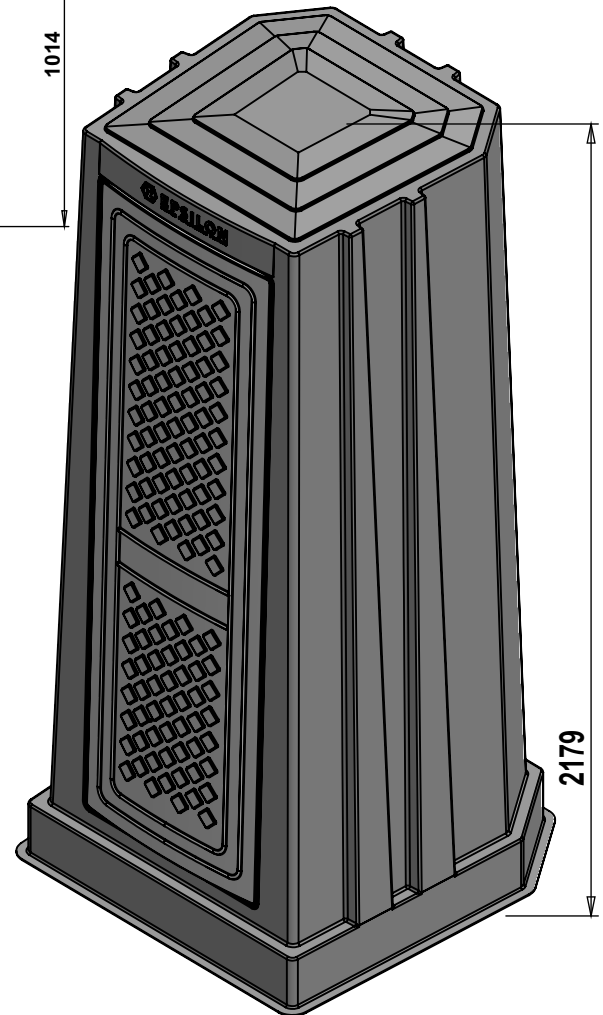

ECOLET TOILET

(Portable Economical Toilet)

Ready to use IWC, EWC, Urinal,
Bathroom and Bio Toilet

(Plug it to locally made soakpit)

(Nested design to suit bulk orders)

www.epsilonprefab.org

- ▶ Available in
- ▶ Standard Readymade Toilet Cabin
- ▶ Readymade Toilet cabin with Biodigester base

Parks / Playgrounds
Remote Areas
Bus & Rail Stations
Gas stations

School / Events
Tourist Centre
Society Ground
Changing Rooms

Product Code

- Toilet Block IWC Style : ECT-IND-1124
- Toilet Block EWC Style : ECT-WES-1122
- Bathroom Block : ECT-BAT-1122
- Urinal Block : ECT-URN-1122
- Portable Bio Toilet : ECT-BOT-1126