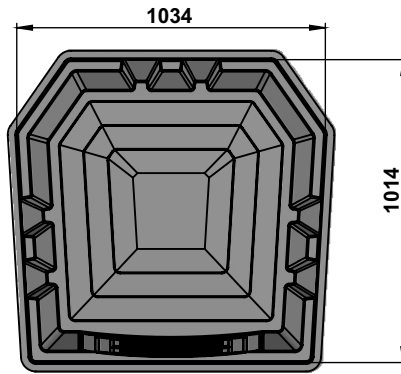

Parks / Playgrounds
Remote Areas
Bus & Rail Stations
Gas stations

School / Events
Tourist Centre
Society Ground
Changing Rooms

Product Code

- Toilet Block IWC Style : ECT-IND-1124
- Toilet Block EWC Style : ECT-WES-1122
- Bathroom Block : ECT-BAT-1122
- Urinal Block : ECT-URN-1122
- Portable Bio Toilet : ECT-BOT-1126