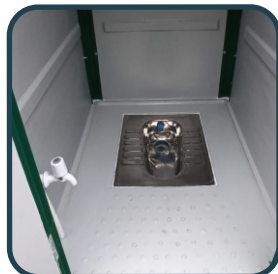

Salient Features of Practical & Sensible Mobile Toilet at your Doorstep

- Easy Mobility
- Quality Components & Fittings
- In Built P-traps
- In Builts Water Storage Tank

- Sludge Storage Tank
- Easy Sludge Disposal
- Retractable Platform
- Foldable Ladders

Water Tank

EWC on demand

Indian type WC

Wash Basin

Enhanced Ventilation